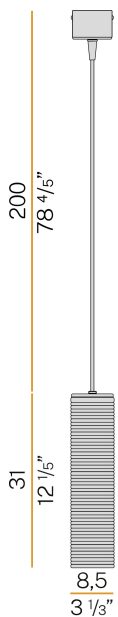

## Clio

220-240V AC  
L09454.000.0200

 black/amber diffuser

### Data sheet

CODE	L09454.000.0200
SYSTEM POWER CONSUMPTION	max 57W
LIGHT SOURCE	LED retrofit / halogen
LIGHT SOURCE KIT	* included
COMPATIBLE SOURCES	LED retrofit bulb 8W E27 2700K Ra80 1050lm (no dimming) * / max 57W E27
COLOUR TEMPERATURE	2700K Ra>80
LIGHT DISTRIBUTION	diffused
POWER SUPPLY	220-240V AC
FREQUENCY	50/60Hz
NOMINAL LUMINOUS FLUX	1050lm
WEIGHT	1,20 Kg
PROTECTION DEGREE	IP20
COLOUR TOLLERANCES	SDCM <6
PACKING DIMENSIONS (CM)	0,0 x 0,0 x 0,0

Suspension lighting fixture for interiors, with direct and indirect light emission. Structure in pressed rough aluminium and pickled sheet metal in polyacrylic paint. Diffuser in blown glass with white, crystal, steel, amber, bronze, tobacco or green ribbing finish. Pickled sheet metal closing disk in black or mat brass polyacrylic paint. 2,2m (86,6") long suspension and power cable in PVC with black fabric covering. Power canopy with galvanized sheet metal ceiling bracket and pickled sheet metal covering in black or mat brass polyacrylic paint.

### Technical drawing